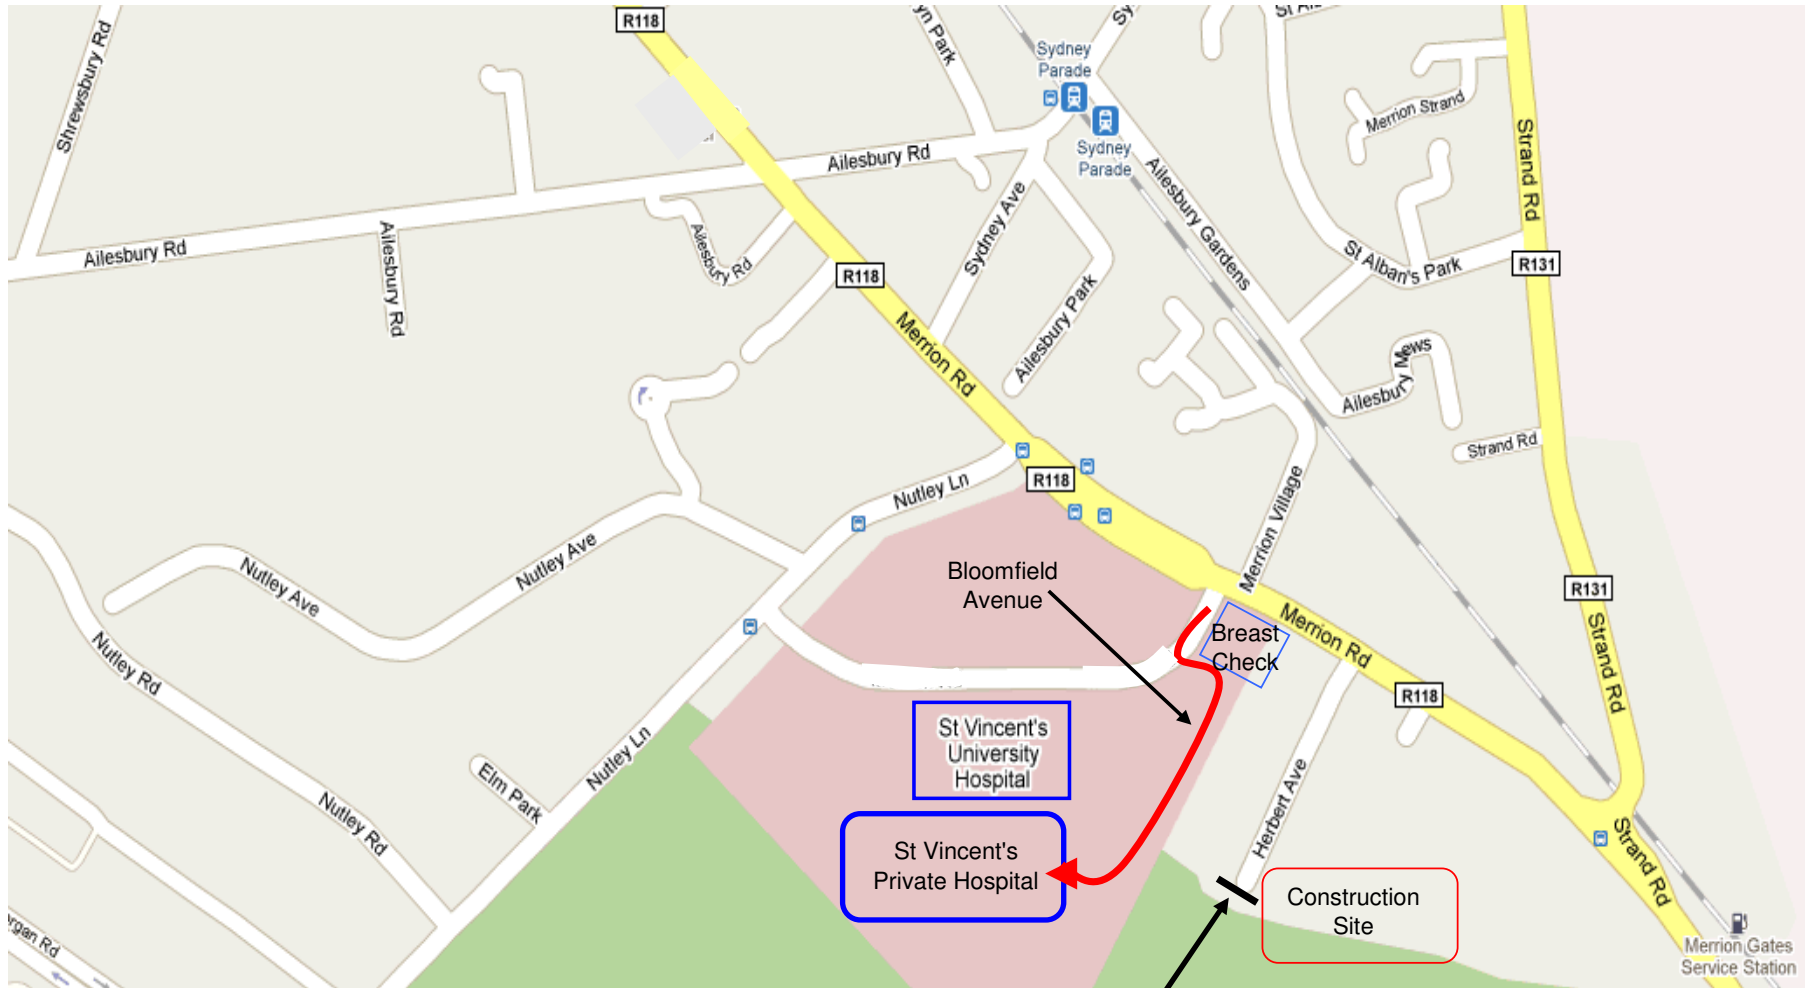

FROM 29th JANUARY 2010
NEW ENTRANCE
TO ST. VINCENT'S PRIVATE HOSPITAL
THROUGH ST. VINCENT'S UNIVERSITY HOSPITAL

FROM 29th JANUARY 2010 THERE WILL BE
NO ACCESS FROM HERBERT AVENUE
TO ST. VINCENT'S PRIVATE HOSPITAL
LOCAL ACCESS ONLY